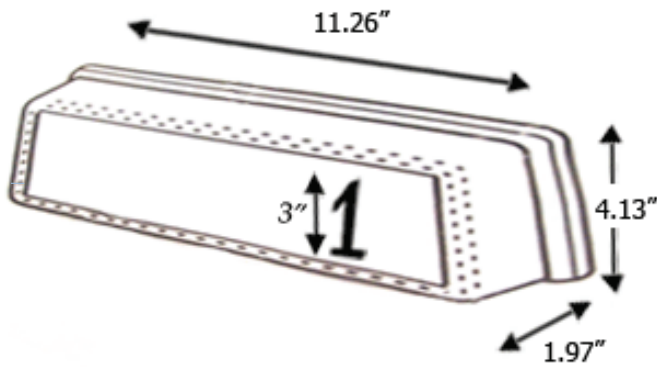

Features

LED ADDRESS SIGN is easy to assemble and inexpensive to operate
 The bulb comes with the fixture and is readily available when a replacement is needed
 The LED Light is designed to Saving electric consumption.