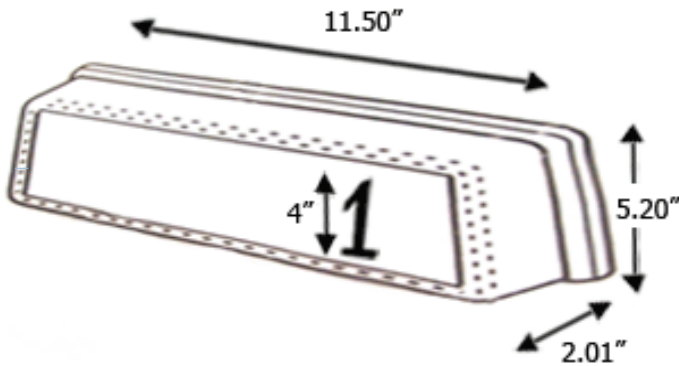

Features

LED ADDRESS SIGN is easy to assemble and inexpensive to operate
The bulb comes with the fixture and is readily available when a replacement is needed
The LED Light is designed to Saving electric consumption.