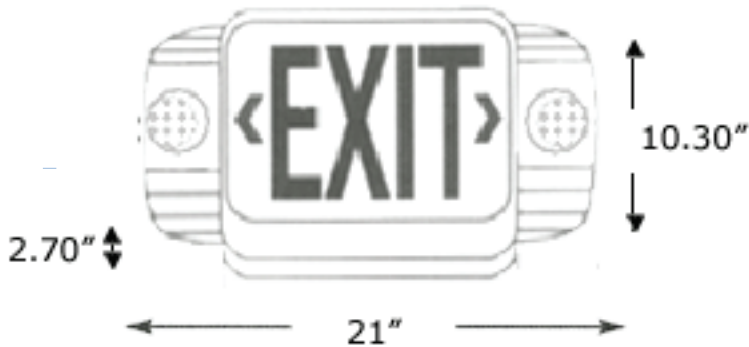

Features

Energy Consumption of less than 2 watts.
 EnergyStar Partner
 Emergency 22W(New Battery)
 - Two emergency Lights plus Two Louvered down emergency lights.
 120 or 277 VAC operation.
 Automatic, low voltage disconnect (LVD).
 Meets latest chevron code-UL924
 Remote Head Capability Unit
 Completely self-contained Automatic Operation.
 Back & Ceiling Mountable, Extra Face plate included (double side) & Universal Easy snap mounting canopy.