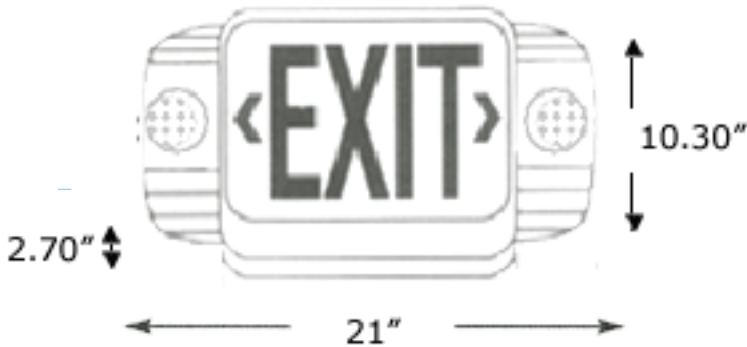

Features

Energy Consumption of less than 2 watts.
 EnergyStar Partner
 Emergency 22W(New Battery)
 - Two emergency Lights plus Two Louvered down emergency lights.
 120 or 277 VAC operation.
 Automatic, low voltage disconnect (LVD).
 Meets latest chevron code-UL924
 Remote Head Capability Unit
 Completely self-contained Automatic Operation.
 Back & Ceiling Mountable, Extra Face plate included (double side) & Universal Easy snap mounting canopy.