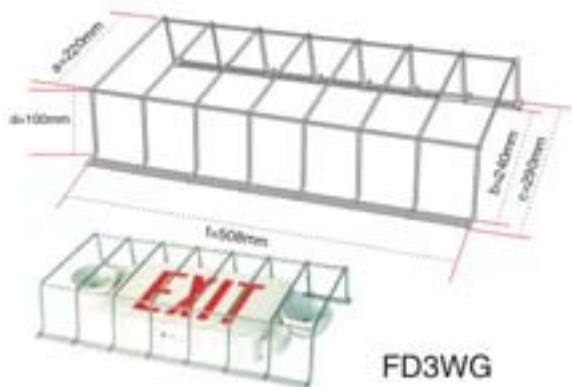

ACCESSORY

WIRE GUARD

RETROFIT KIT

Dimension: 1.60X4.60X1 (inch)

ORDERING INFORMATION

Series

FD3WG

FD4WG

FD5WG

RETRO

LIGHT SOURCE

R: RED LED

G: GREEN LED

EL : ELECTRIC LUMINESCENT

Option

BLANK: 120V