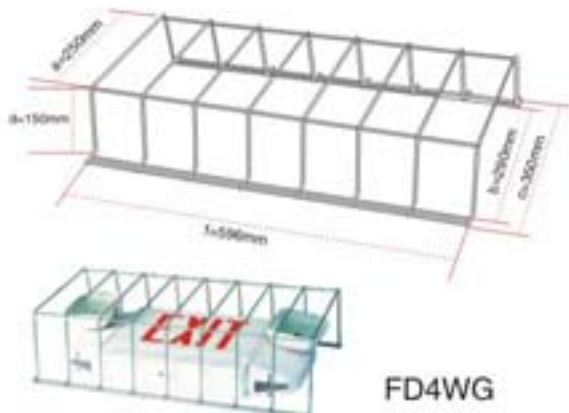

ACCESSORY

WIRE GUARD

RETROFIT KIT

Dimension: 1.60X4.60X1 (inch)

ORDERING INFORMATION

Series

FD3WG

FD4WG

FD5WG

RETRO

LIGHT SOURCE

R: RED LED

G: GREEN LED

EL : ELECTRIC LUMINESCENT

Option

BLANK: 120V