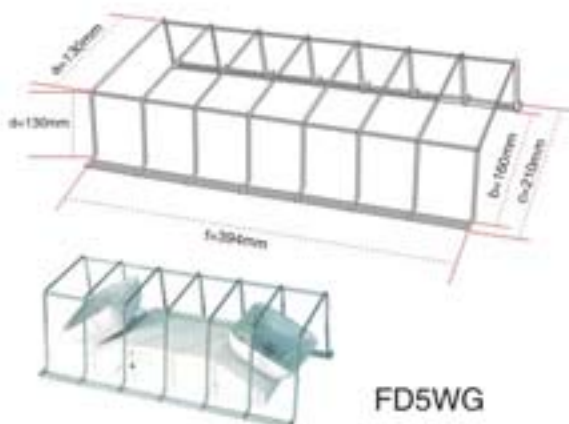

ACCESSORY

WIRE GUARD

RETROFIT KIT

Dimension: 1.60X4.60X1 (inch)

ORDERING INFORMATION

Series

FD3WG

FD4WG